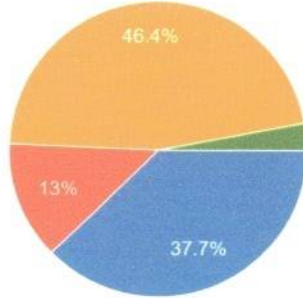

Student Feed Back Session 2022-23
More than 400 students participated in this survey.

7. क्या आपको शिक्षकों द्वारा पाठ्यक्रम के बारे में ठीक से समझाया गया है? 7. Are you explained about the course /curriculum properly by the teachers?

401 responses

- a. अति उत्कृष्ट (Excellent)
- b. औसत (Average)
- c. संतुष्ट (Satisfied)
- d. असंतुष्ट (Unsatisfied)

8. क्या शिक्षक आपको नोट्स और शिक्षण सहायता प्रदान करते हैं? 8. Do the teachers provide you with notes and teaching aids?

401 responses