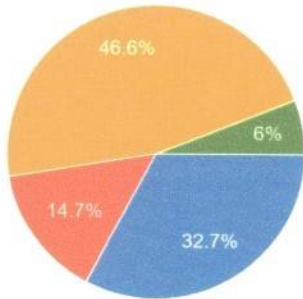

- a. अति उत्कृष्ट (Excellent)
- b. औसत (Average)
- c. संतुष्ट (Satisfied)
- d. असंतुष्ट (Unsatisfied)

Principal
Bhagwan Aadinath College of Education
Maharaja, Lalpur (U.P.)