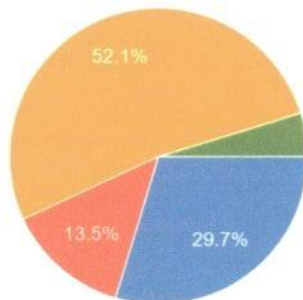

- a. अति उत्कृष्ट (Excellent)
- b. औसत (Average)
- c. संतुष्ट (Satisfied)
- d. असंतुष्ट (Unsatisfied)

10. क्या आप कॉलेज द्वारा आयोजित विभिन्न प्रतियोगिताओं, इनोवा, आईटी मैट्रिक्स, सॉफ्ट ग्यान जैसे छात्र केंद्रित तरीकों से संतुष्ट हैं? 10. Are you satisfied with student ce...nnova, IT matrix, Soft Gyan conducted by the college ?
401 responses