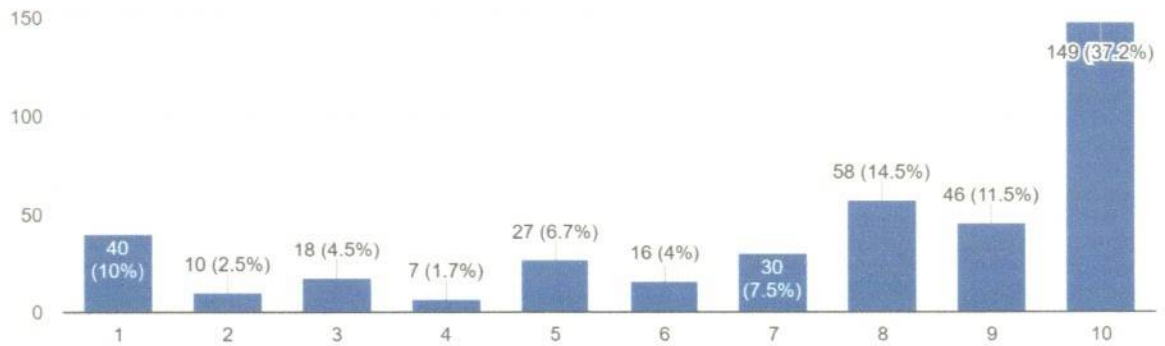

6. आप इस कॉलेज में शिक्षण को 1-10 के पैमाने पर कैसे रेट करेंगे? 6. How would you rate the teaching in this college on the scale of, 1-10?

401 responses