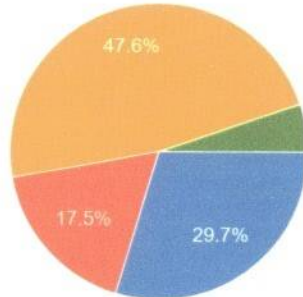

Student Feed Back Session 2022-23
More than 400 students participated in this survey.

9. क्या आप अभिनव शिक्षण विधियों जैसे अतिथि व्याख्यान, औद्योगिक दौरे, पीपीटी, कॉलेज द्वारा आयोजित आईसीटी उपकरणों के उपयोग से संतुष्ट हैं? 9. Are you satisfied ...its,PPTs. ,Use of ICT tools conducted by the college ?
401 responses