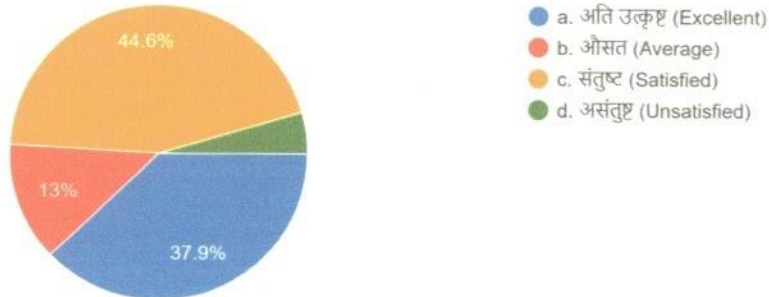

Student Feed Back Session 2022-23
More than 400 students participated in this survey.

5. क्या शिक्षक आपको किसी भी प्रश्न या स्पष्टीकरण के लिए पर्याप्त समय दे रहे हैं? 5. Are the teachers giving you sufficient time for any queries or clarifications?

401 responses