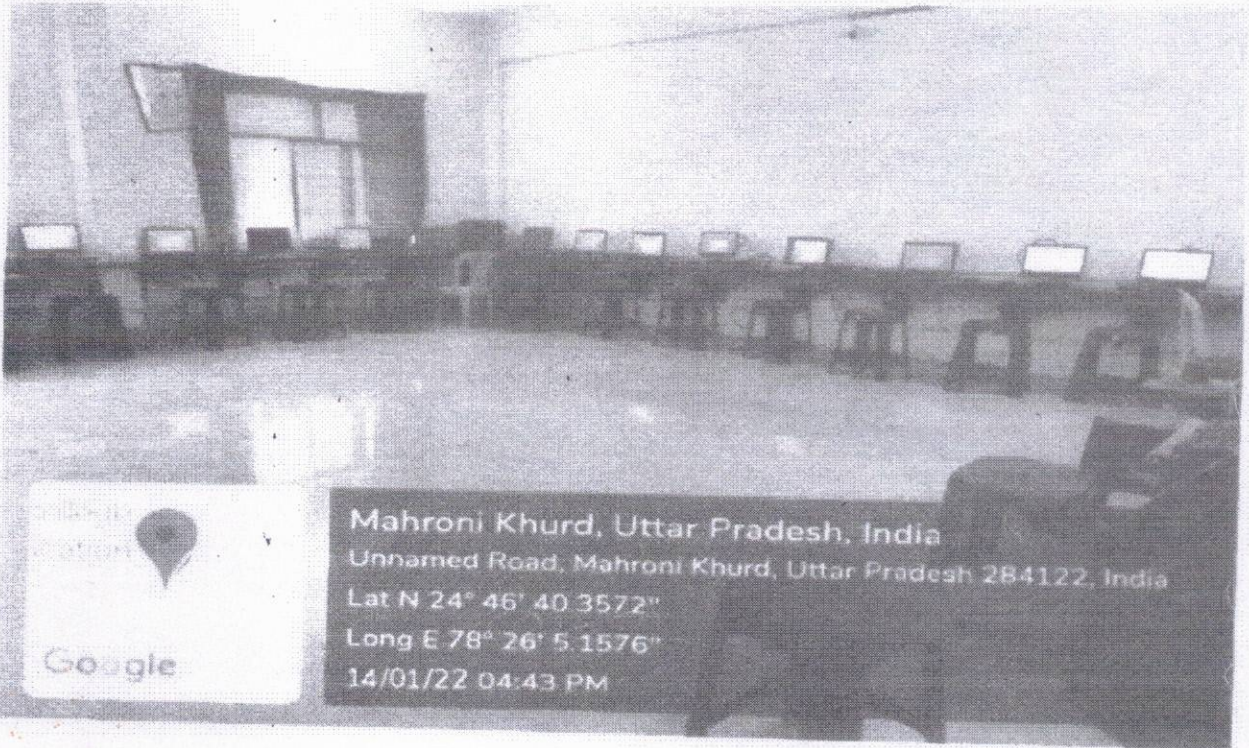

ICT ROOM

Principal
Bhagwan Aadinath College of Education
Maharra, Lalitpur (U.P.)

प्राचार्य 15/01/22
भगवान आदिनाथ कॉलेज ऑफ एजुकेशन
महारा, ललितपुर

Mahroni Khurd, Uttar Pradesh, India
Unnamed Road, Mahroni Khurd, Uttar Pradesh 284122, India
Lat N 24° 46' 40.3572"
Long E 78° 26' 5.1288"
14/01/22 04:44 PM